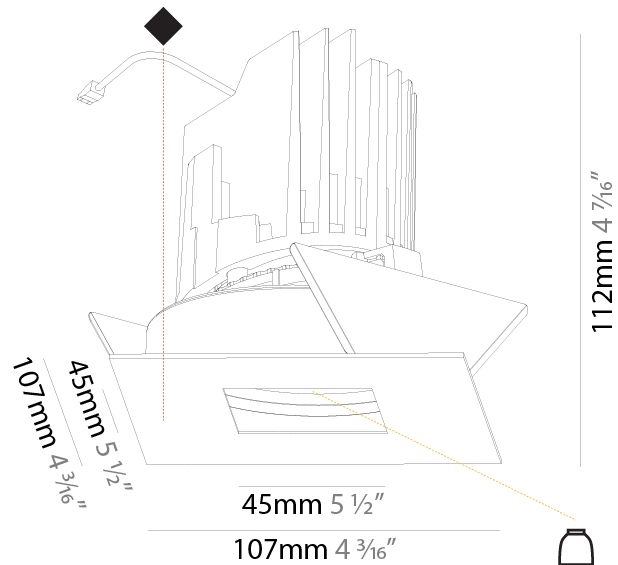

GENERAL

Series: Bioniq
Subseries: Bioniq Square Pinhole
Brand: Prolicht
Division: Architectural
Mounting Type: Recessed
Mounting Location: Ceiling
Subcategory: Downlight

PHYSICAL

Shape: Square
Length (mm): 107
Length (in): 4 3/16
Width (mm): 107
Width (in): 4 3/16
Depth (mm): 112
Depth (in): 4 7/16
Ceiling Thickness (mm): 10 / 12.5 / 15
Ceiling Thickness (in): 3/8 or 1/2 or 9/16
Min. Recessing Depth (mm): 130
Min. Recessing Depth (in): 5 1/8
Light Distribution: Adjustable / Downlight
Weight (kg): 0.463
Weight (lbs): 1.02
Fixture Finish: SSR / BKV / CWI / CRY / HAB / UFT / ITA / RUA / FTG / MYG / LOD / PUS / FRO / FUP / KIA / POP / BLS / SPG / MEY / GOH / GUM / CHC / COM / ABZ / JAG / OBR / MOS / ROR
Fixture Material: Aluminum Die Cast
Cut-out Measurements: 98mm / 3 7/8"

ELECTRICAL

Lamp Type: LED (Zhaga Standard)
Total Output Wattage (W): 15
Dimming: Dali Dimming
Driver Included: No
Driver Location: Recessed Housing
Driver Type: Constant Current - 120Vac
Housing: See components
Input Voltage (V): 120
Constant Current (MA): 350

LED

Number of LEDs: 1
Color Temperature (°K): Warm Dim
Max. Delivered Lumen (lm): 760
Nominal Lumen (lm): 1140
CRI: >90 CRI
Lamp Life (hrs): 50000

OPTICAL

Reflector°: 20 / 40 / 60
Adjustability: Rotational 355°; Tilt 30°

RATINGS AND CERTIFICATIONS

Certified By: Certified for North American Standards
IP rating: IP20